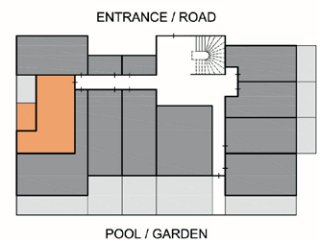

#### Apartment 09, Ground Floor

Livingroom	15.90m <sup>2</sup>
Bedroom	11.90m <sup>2</sup>
Bathroom	5.30m <sup>2</sup>
Porch (50%)	2.50m <sup>2</sup>

Apartment Area 35.60m<sup>2</sup>

A Home For Your Dreams